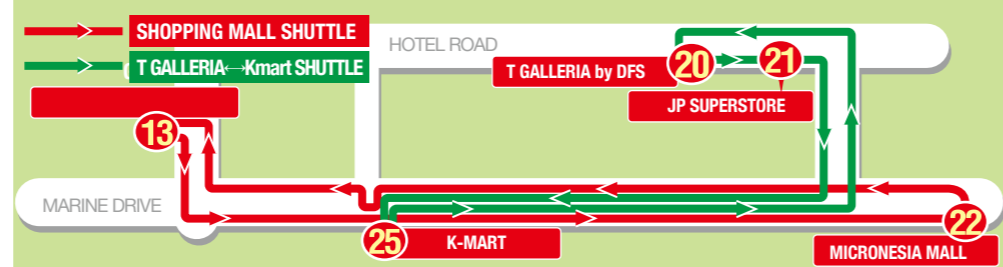

SHOPPING MALL SHUTTLE   **購物中心接送巴士**   **쇼핑몰 셔틀 버스**

STOP	10:00	10:10	10:20	Every 10 Minutes	last transit to GPO	last transit to GPO
13 GUAM PREMIER OUTLETS	10:00	10:10	10:20		20:20	20:30
25 K-MART	10:10	10:20	10:30	매 10분 간격	20:30	20:50
22 MICRONESIA MALL	10:20	10:30	10:40	매 10분 간격	20:40	21:00
25 K-MART	10:30	10:40	10:50		20:50	21:10
13 GUAM PREMIER OUTLETS	10:40	10:50	11:00		21:00	21:10

T GALLERIA ↔ Kmart SHUTTLE   DFS ↔ Kmart 接送巴士   티 갤러리아 ↔ 카마트 셔틀 버스

STOP	9:30	9:50	departing at 10, 30 and 50 minutes past every hour	last transit to GPO	last transit to GPO
20 T GALLERIA by DFS	9:30	9:50		20:50	21:10
21 JP SUPER STORE	9:32	9:52	departing at 12, 32 and 53 minutes past every hour	20:30	21:12
25 K-MART	9:58	10:18	departing at 18, 38 and 58 minutes past every hour	21:18	21:38
20 T GALLERIA by DFS	10:08	10:28	departing at 08, 28 and 48 minutes past every hour	21:28	21:48