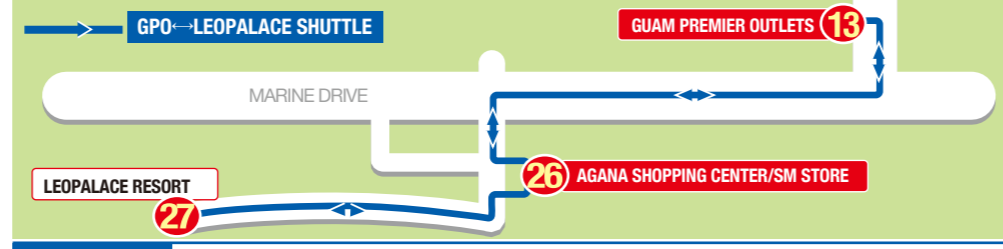

STOP	first transit fr MMall	Every 10 Minutes	last transit to GPO	last transit ONWARD
22 MICRONESIA MALL(MMall)	9:04	12:45	20:17	21:06
23 PACIFIC PLACE	8:57	12:52	20:24	21:13
24 THE BEACH BAR & CULTURE PARK	—	—	20:25	21:14
1 HOTEL NIKKO GUAM	8:59	12:54	20:26	21:15
2 LOTTE HOTEL	9:00	12:55	20:28	21:17
3 WESTIN / (REEF)	9:02	12:57	20:29	21:18
4 OUTRIGGER / THE PLAZA	9:05	13:00	20:32	21:21
5 SANDCASTLE/ HYATT REGENCY	9:07	13:02	20:33	21:22
6 ACROSS TUMON SANDS PLAZA	9:09	13:04	20:34	21:23
7 HOLIDAY RESORT/ FIESTA RESORT	9:11	13:05	20:37	21:26
8 PACIFIC ISLANDS CLUB	9:14	13:07	20:40	21:29
9 YPAO PARK / GVB	9:16	13:09	20:41	21:30
10 GUAM HILTON	9:18	13:11	20:42	21:31
11 SHERATON LAGUNA GUAM	9:25	13:18	20:49	21:38
12 ONWARD	9:28	13:21	20:52	21:41
13 GUAM PREMIER OUTLETS(GPO)	9:36	13:30	20:58	

The bus might be delayed due to traffic, accident and other conditions.  
 因由交通狀況及其他事因，接送巴士有時會有遲到，敬請見諒。버스 운행은 당일 교통량이나 사고 또는 다른 이유로 시간이 지연될 수 있습니다.

**SHOPPING MALL SHUTTLE**      **購物中心接送巴士**      **쇼핑몰 셔틀 버스**

STOP	10:00	10:10	10:20	Every 10 Minutes	last transit to GPO	last transit to GPO
13 GUAM PREMIER OUTLETS	10:00	10:10	10:20		20:20	20:30
25 K-MART	10:10	10:20	10:30	매 10분 간격	20:30	20:50
22 MICRONESIA MALL	10:20	10:30	10:40	매 10분 간격	20:40	21:00
25 K-MART	10:30	10:40	10:50		20:50	21:10
13 GUAM PREMIER OUTLETS	10:40	10:50	11:00		21:00	21:10

**GPO ↔ LEOPALACE SHUTTLE**      GPO ↔ 獅子皇宮接送巴士      GPO ↔ 레오파레스 셔틀 버스

STOP	9:30	10:10	10:50	Every 40 Minutes	last transit to LEOPALACE
27 LEOPALACE RESORT	9:30	10:10	10:50	매 40분 간격	20:10
26 AGANA SHOPPING CENTER / SM STORE	9:50	10:30	11:10		20:30
13 GUAM PREMIER OUTLETS	10:10	10:50	11:30		20:50
26 AGANA SHOPPING CENTER / SM STORE	10:30	11:10	11:50		21:10
27 LEOPALACE RESORT	10:50	11:30	12:10		21:30